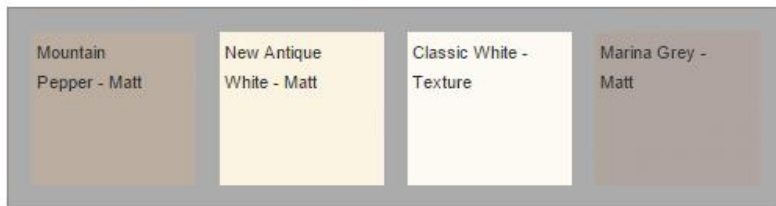

Please contact Brisbane Wall Beds for a quote on freight to NT & North QLD (Rockhampton & above)

Colour Range

Modern Range

Premium Range